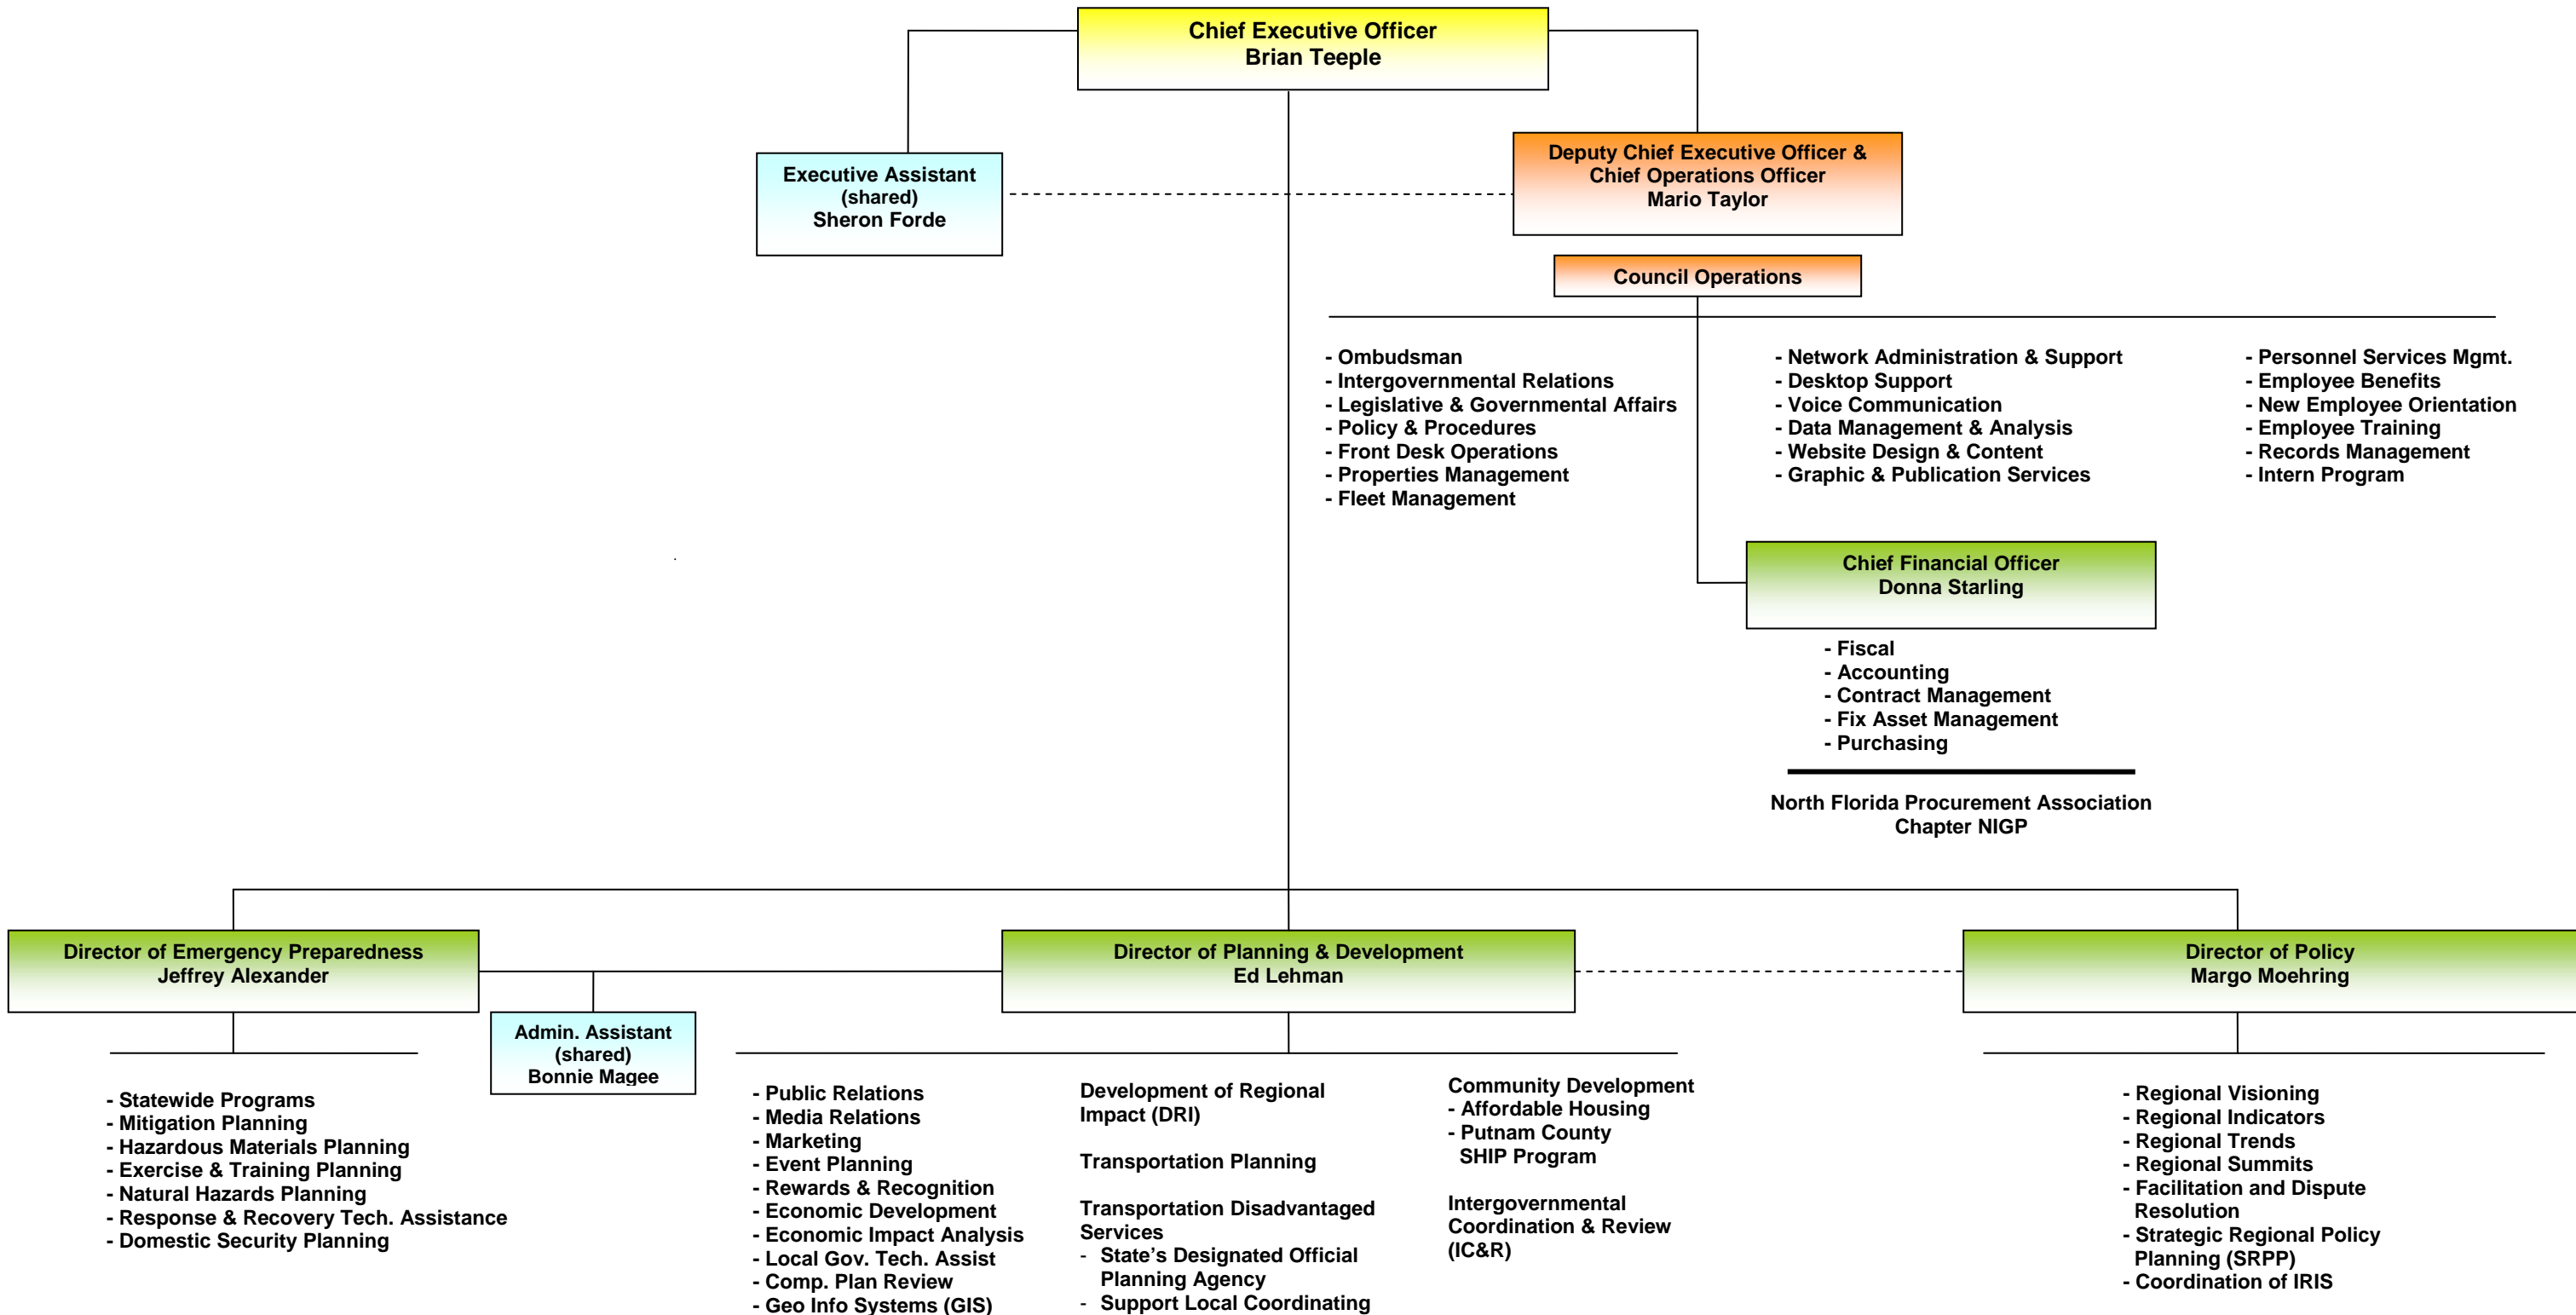

NORTHEAST FLORIDA REGIONAL COUNCIL BOARD OF DIRECTORS

Northeast Florida Local Emergency
Planning Committee (LEPC)
Regional Domestic Security Task Force
(5) Local Mitigation Strategy Task Forces

Putnam County
Affordable Housing
Advisory Committee

6 TD Boards:
Baker, Clay, Flagler, Nassau,
Putnam & St. Johns Counties

Regional Community Institute of Northeast Florida (RCI)
Reality Check First Coast (FCRC)

Northeast Florida Regional Leadership Academy (NEFRLA)