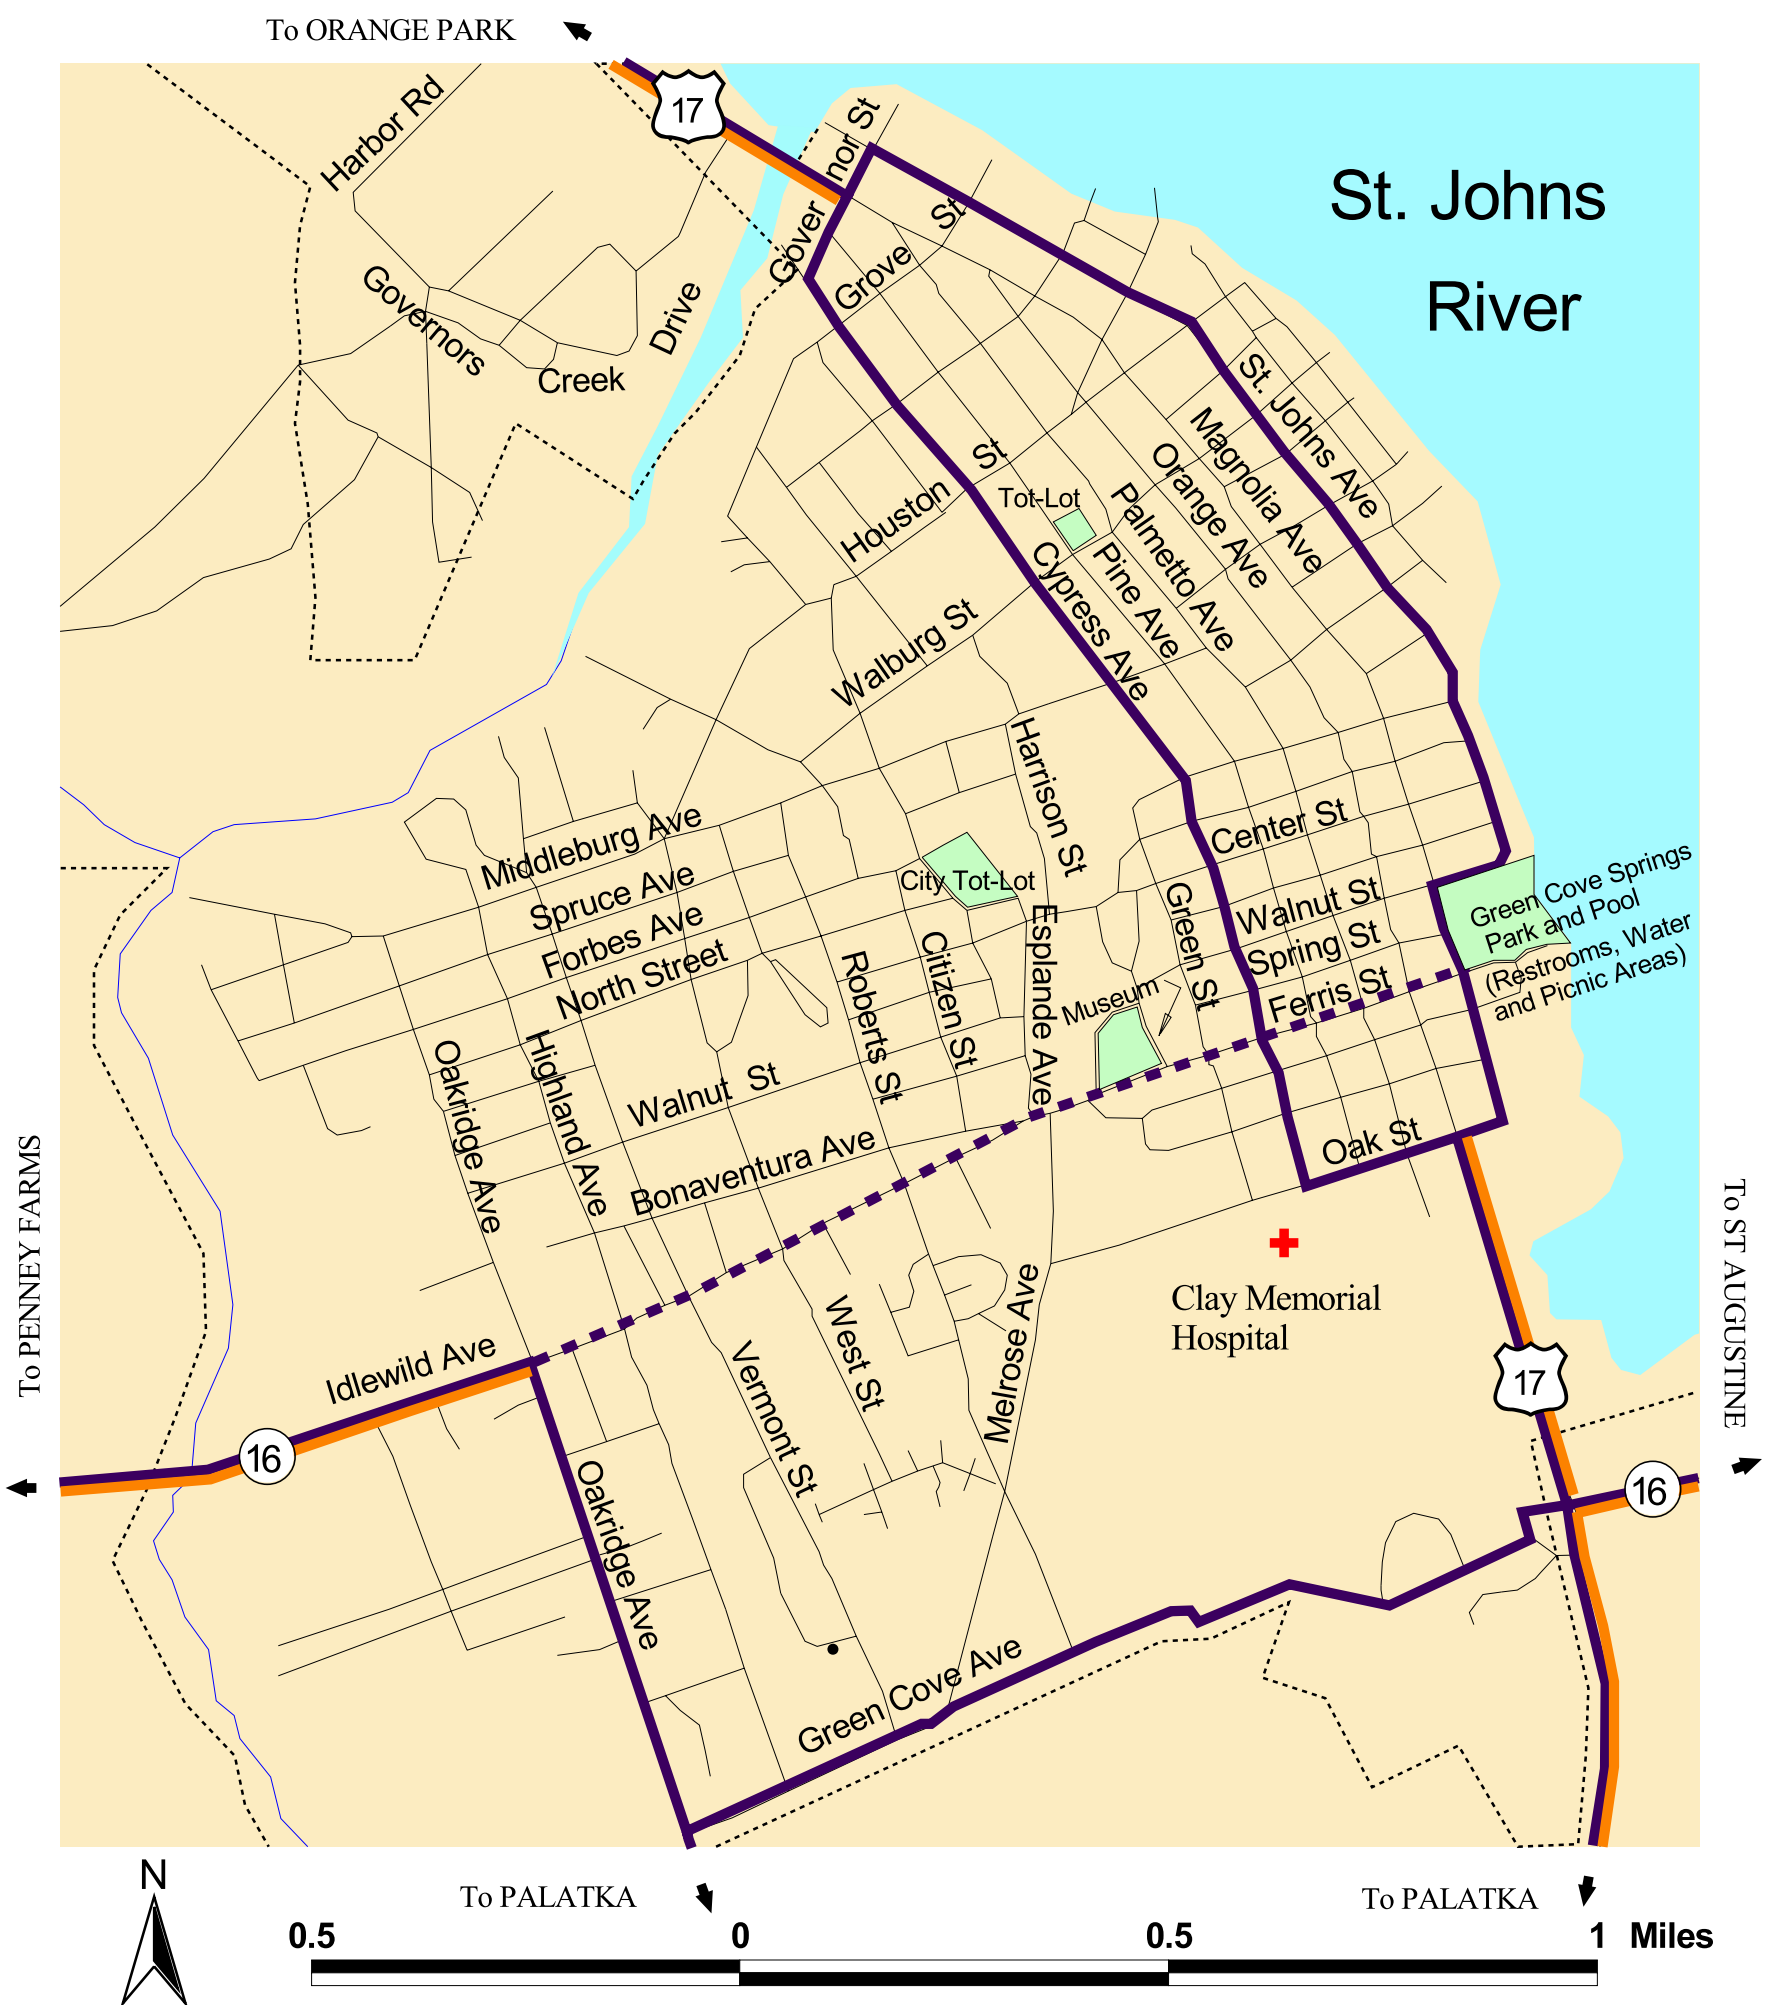

Green Cove Springs

Legend			
	Off-Street Bicycle Facility		Facility Entrance
	Bicycle Facility		Emergency Facility
	Cycling Route		Public Boat Ramp
	Cycling Connecting Route		Recreational Area
	Bicycle Facility on Cycling Route		Off-Road Trail
	Road		
	Interstate		
	Municipal Boundary		